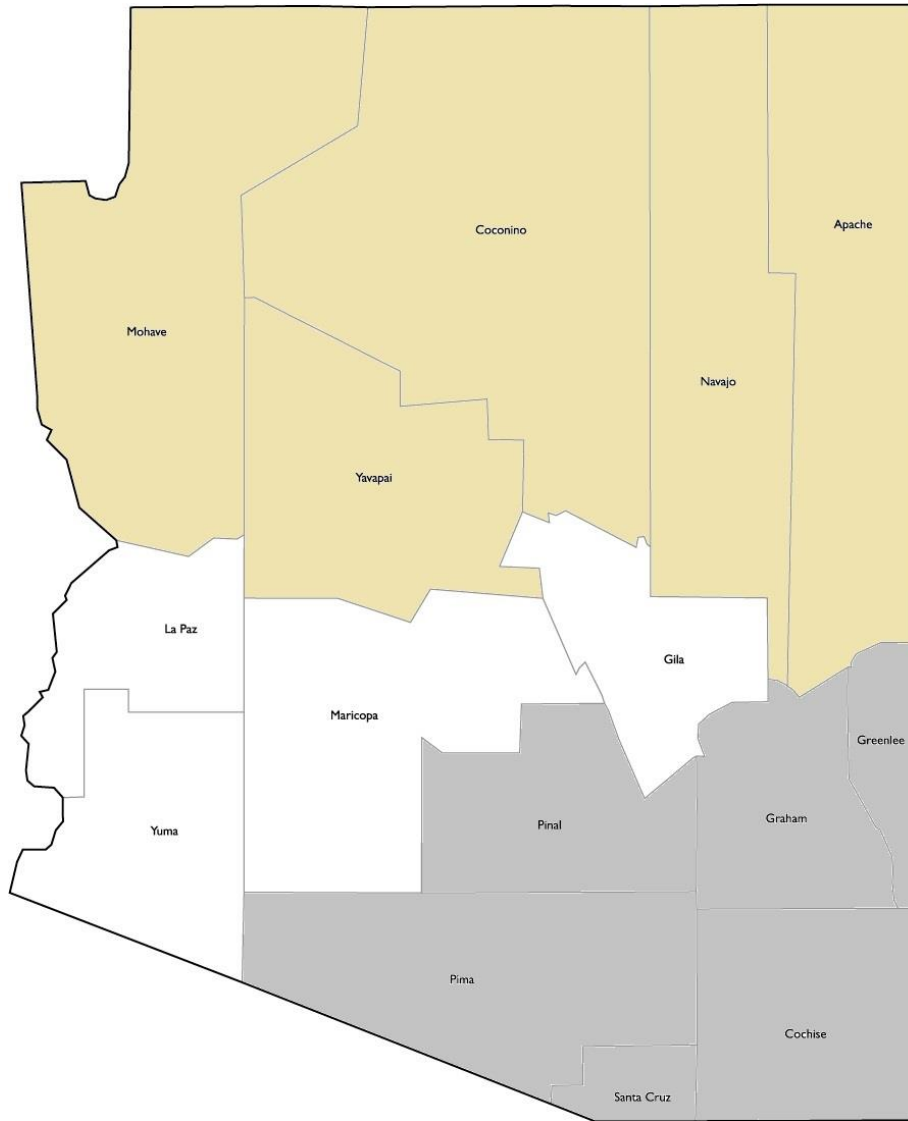

Arizona Governor's Office of Highway Safety

State Coordinators

Eric Riley

AZ State Coordinator

Gilbert Police Department

eriley@azgohs.gov

Jenise Moreno

DUI-DRE-PHLEBOTOMY ADMINISTRATIVE ASSISTANT